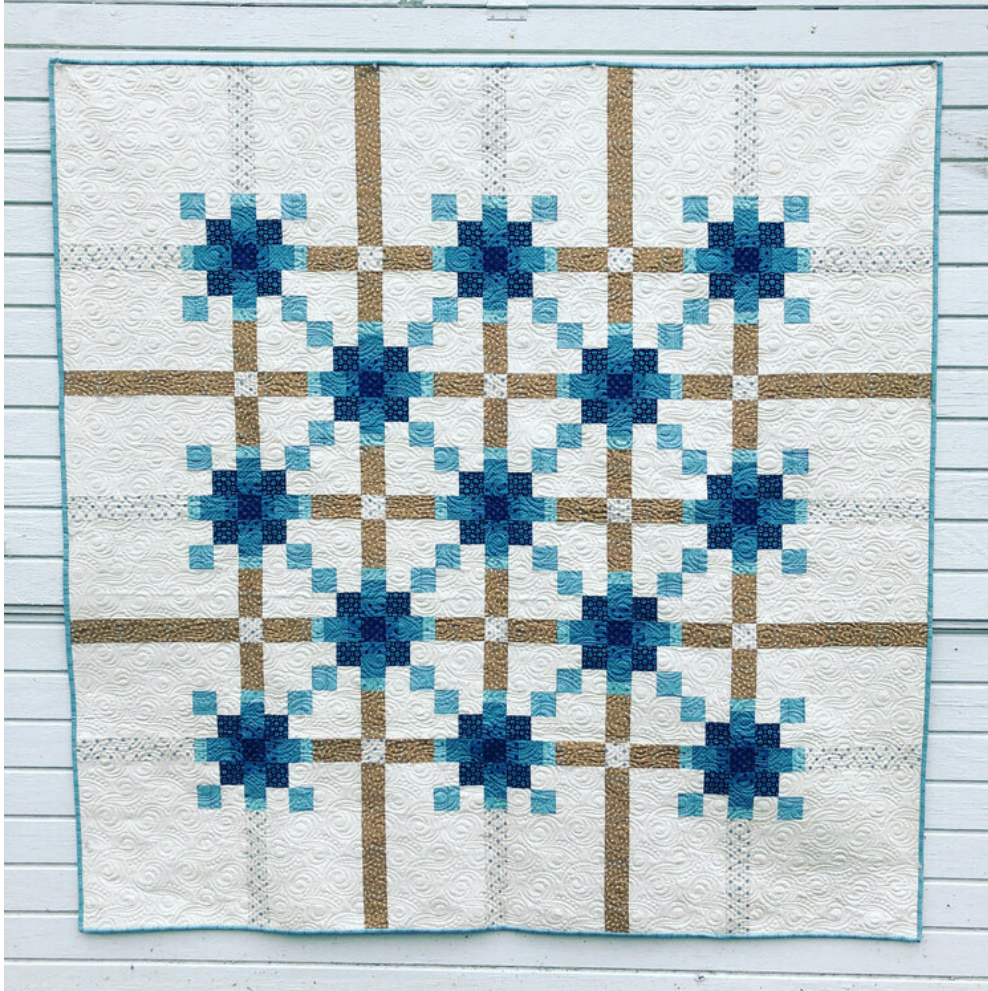

GATEKEEPER QUILT

Made with Defina by Laundry Basket Quilts for Andover Fabrics

Use this sheet as a fabric guide (along with the Gatekeeper Pattern) to make your quilt like the sample shown.

Background
Kona Bone

Binding

Delfina #9360-T

Orange A

Delfina #9358-T

Pink A

Delfina #9355-T

Orange B

Delfina #9358-LB

Pink B

Delfina #8515-B

Light Pink

Delfina #9356-B

Orange C

Delfina #9359-T

Pink C

Delfina #9360-T